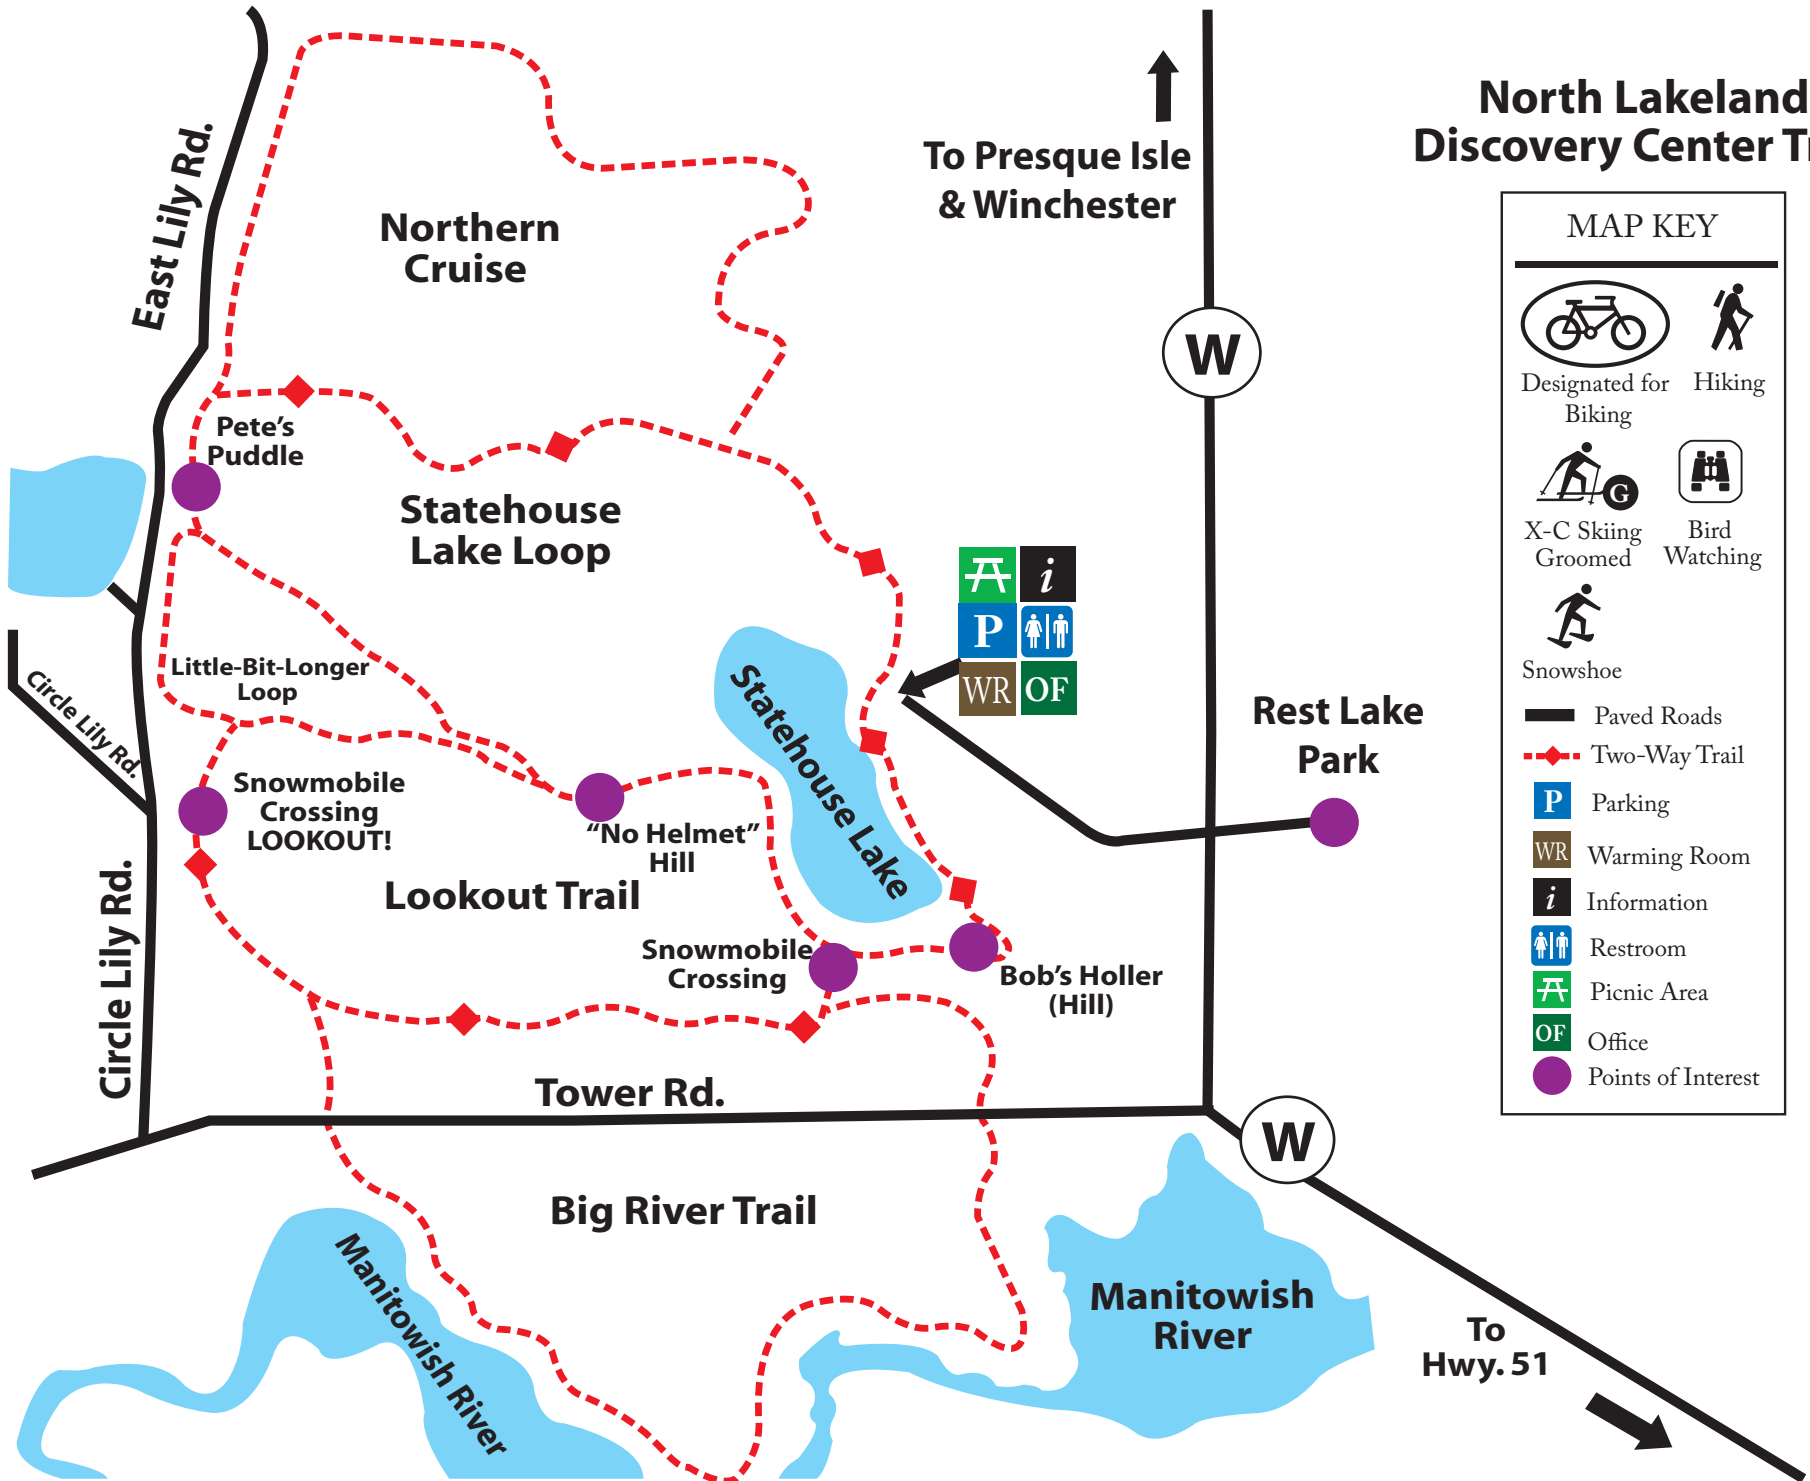

North Lakeland Discovery Center Trail

MAP KEY

-  Designated for Biking
-  Hiking
-  X-C Skiing Groomed
-  Bird Watching
-  Snowshoe
-  Paved Roads
-  Two-Way Trail
-  Parking
-  Warming Room
-  Information
-  Restroom
-  Picnic Area
-  Office
-  Points of Interest