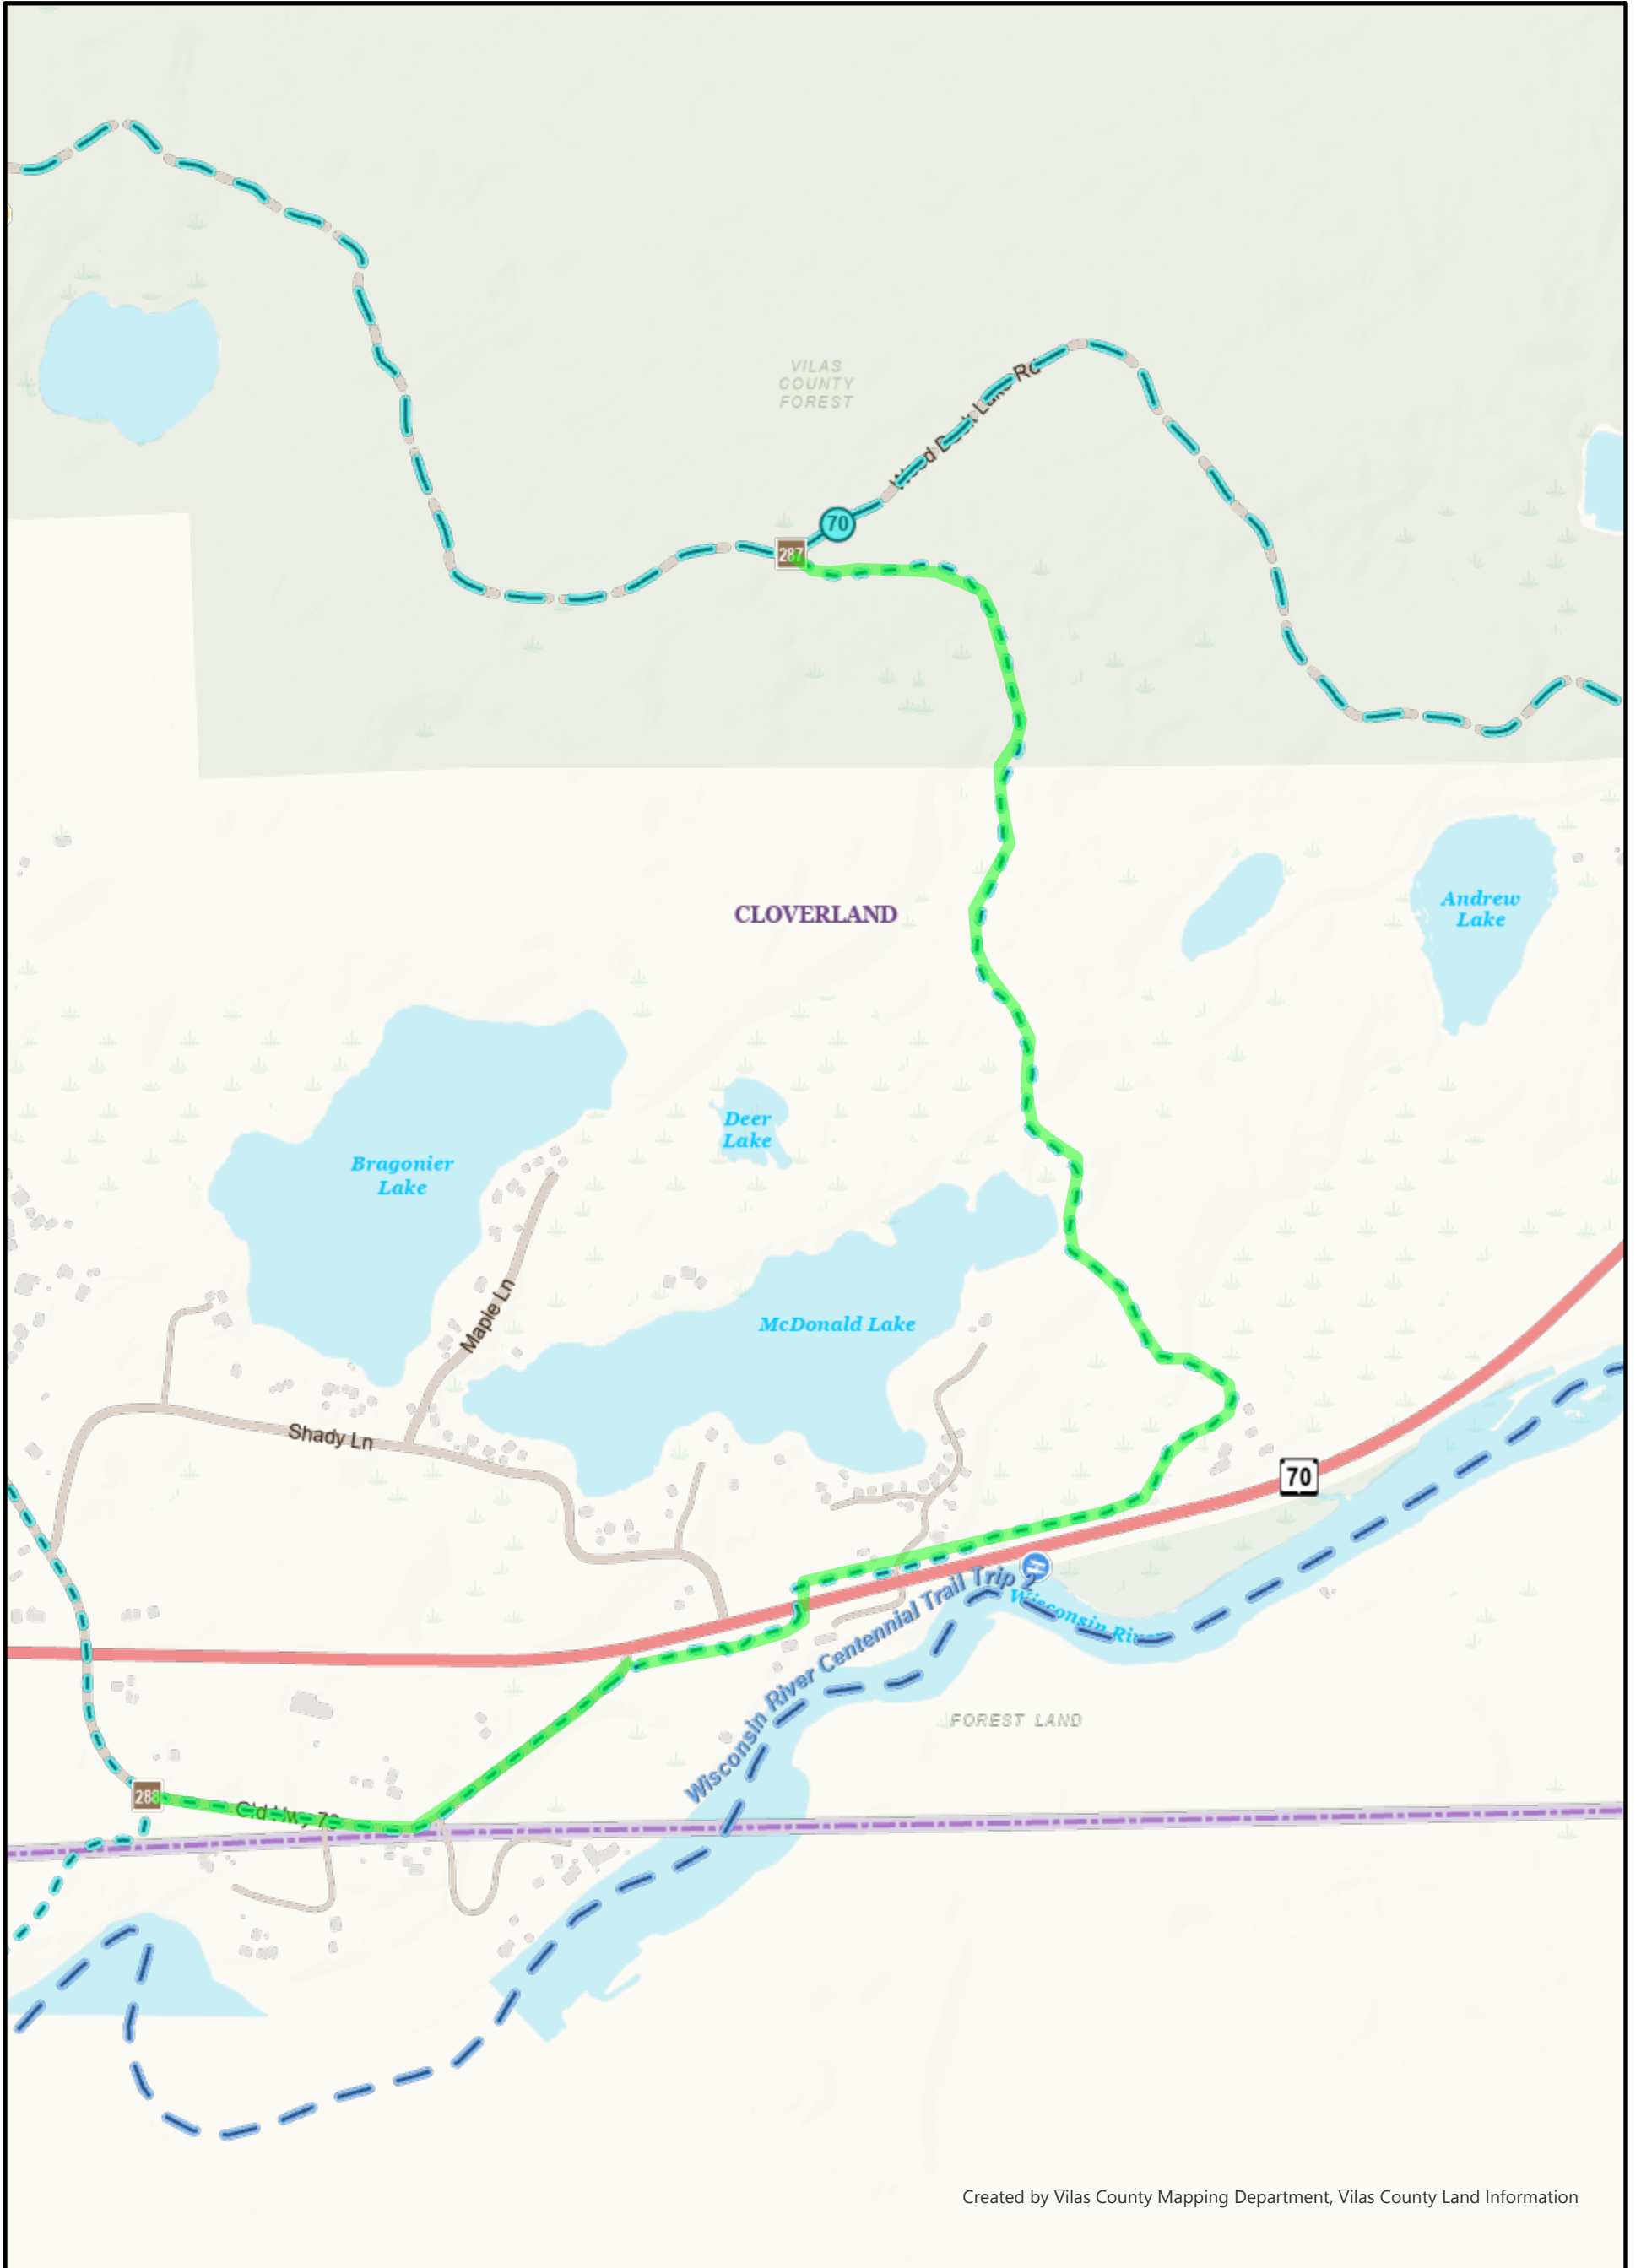

# St Germain Trail Closed

Created by Vilas County Mapping Department, Vilas County Land Information

Created 1/4/2023 1:05 PM | This map is provided courtesy of Vilas County and is to be used for reference purposes only. Vilas County makes every effort to produce and publish the most accurate and current information possible. No warranties, expressed or implied, are provided for the data provided, its use, or its interpretation. Vilas County does not guarantee the accuracy of the material contained herein and is not responsible for any misuse or misrepresentation of this information or its derivatives. This map does not represent a survey.

Scale: 1:9,600

Vilas County Online Mapping

Snowmobile Trails (Level 4-5)		Paddling (Level 4-5)	
Primary Type	Trail Category	Trail Category	Trail Category
	Corridor Snowmobile Trail		Paddling Route
	Funded Snowmobile Trail		Portage Trail
	Club Snowmobile Trail		Equestrian Trail
	OHM Trail		

Vilas County Online Mapping